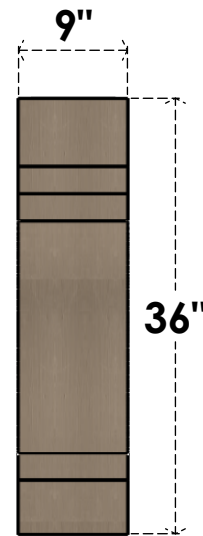

ITEM NUMBER: CORU09X36X36PECRCPR

9"W X 36"D X 36"H SERIES 1 THIN PESCADERO ROUGH CEDAR TIMBERTHANE FAUX WOOD CORBEL, PRIMED

SIDE PROFILE

FRONT PROFILE

ISOMETRIC

EKENA MILLWORK
2300 WEST MAIN ST.
CLARKSVILLE, TX 75426
TOLL FREE: 866-607-0453
WWW.EKENAMILLWORK.COM

NOTES

1. INSTALLATION TO BE COMPLETED IN ACCORDANCE WITH MANUFACTURER'S SPECIFICATIONS.
2. DRAWING MAY NOT BE TO SCALE
3. THIS DRAWING IS INTENDED FOR DESIGN AND PLANNING PURPOSES ONLY.
4. ALL INFORMATION CONTAINED HEREIN WAS CURRENT AT THE TIME OF DEVELOPMENT BUT MUST BE REVIEWED AND APPROVED BY THE PRODUCT MANUFACTURER TO BE CONSIDERED ACCURATE.
5. TIMBERTHANE ARCHITECTURAL PRODUCTS ARE MADE FROM HIGH DENSITY URETHANE AND COME FACTORY PRIMED