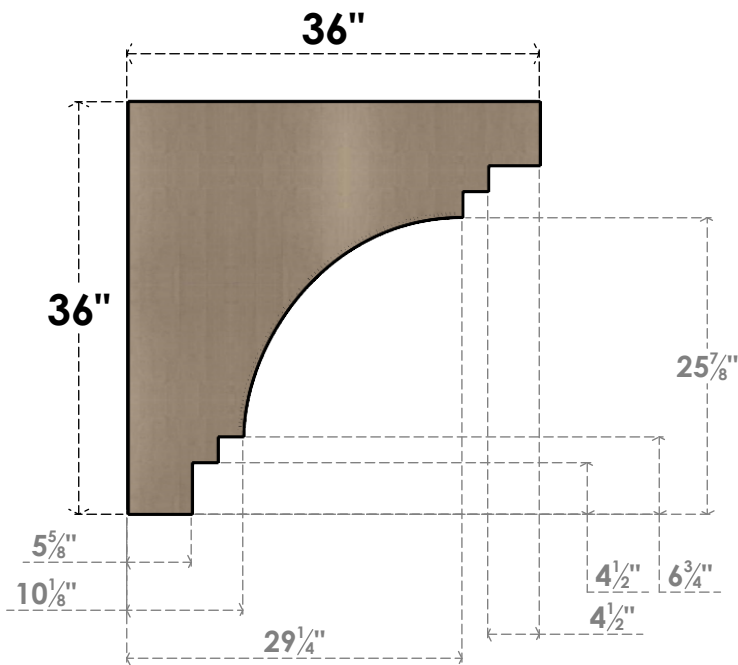

ITEM NUMBER: CORU09X36X36PECRCPR

9"W X 36"D X 36"H SERIES 1 THIN PESCADERO ROUGH CEDAR TIMBERTHANE FAUX WOOD CORBEL, PRIMED

SIDE PROFILE

FRONT PROFILE

ISOMETRIC

EKENA MILLWORK
2300 WEST MAIN ST.
CLARKSVILLE, TX 75426
TOLL FREE: 866-607-0453
WWW.EKENAMILLWORK.COM

NOTES

1. INSTALLATION TO BE COMPLETED IN ACCORDANCE WITH MANUFACTURER'S SPECIFICATIONS.
2. DRAWING MAY NOT BE TO SCALE
3. THIS DRAWING IS INTENDED FOR DESIGN AND PLANNING PURPOSES ONLY.
4. ALL INFORMATION CONTAINED HEREIN WAS CURRENT AT THE TIME OF DEVELOPMENT BUT MUST BE REVIEWED AND APPROVED BY THE PRODUCT MANUFACTURER TO BE CONSIDERED ACCURATE.
5. TIMBERTHANE ARCHITECTURAL PRODUCTS ARE MADE FROM HIGH DENSITY URETHANE AND COME FACTORY PRIMED