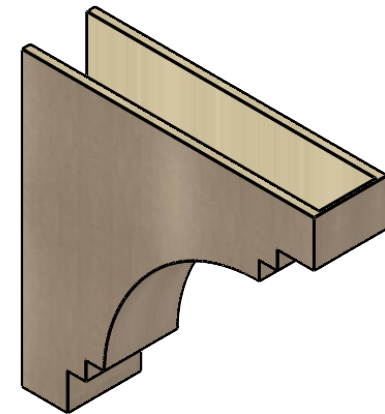

ITEM NUMBER: CORU09X36X36PECRCPR

9"W X 36"D X 36"H SERIES 1 THIN PESCADERO ROUGH CEDAR TIMBERTHANE FAUX WOOD CORBEL, PRIMED

SIDE PROFILE

FRONT PROFILE

ISOMETRIC

EKENA MILLWORK
2300 WEST MAIN ST.
CLARKSVILLE, TX 75426
TOLL FREE: 866-607-0453
WWW.EKENAMILLWORK.COM

NOTES

1. INSTALLATION TO BE COMPLETED IN ACCORDANCE WITH MANUFACTURER'S SPECIFICATIONS.
2. DRAWING MAY NOT BE TO SCALE
3. THIS DRAWING IS INTENDED FOR DESIGN AND PLANNING PURPOSES ONLY.
4. ALL INFORMATION CONTAINED HEREIN WAS CURRENT AT THE TIME OF DEVELOPMENT BUT MUST BE REVIEWED AND APPROVED BY THE PRODUCT MANUFACTURER TO BE CONSIDERED ACCURATE.
5. TIMBERTHANE ARCHITECTURAL PRODUCTS ARE MADE FROM HIGH DENSITY URETHANE AND COME FACTORY PRIMED